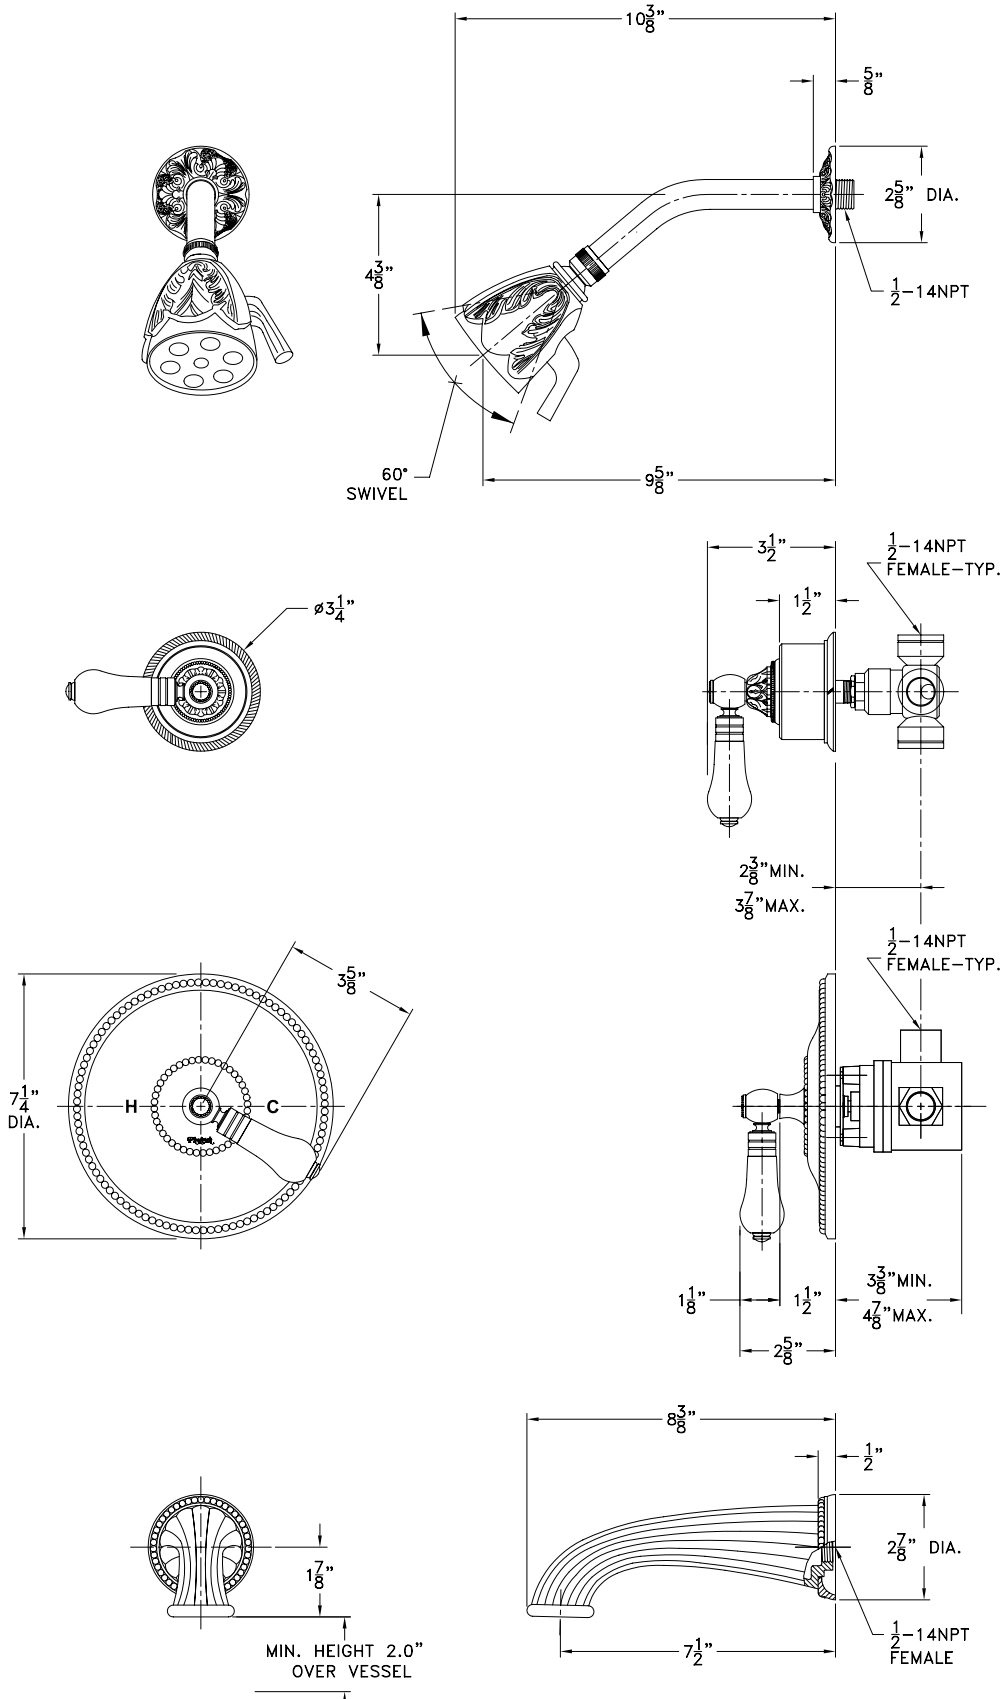

PB2240, PB2241, PB2242, PB2243, PB2244, PB2330, PB2331, PB2332, PB2333 & PB2334 SPECIFICATIONS

SPEC-SET-804

Valve Shown: DFPHY-TS

Phyltrich